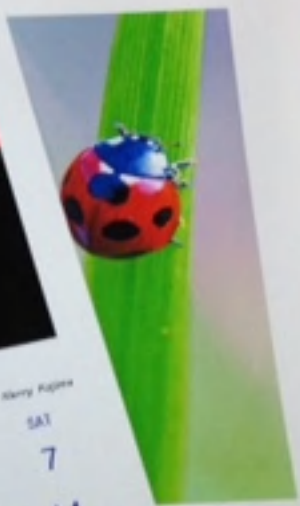

DRAGONFLY  
PERCHED ON A PINK FLOWER  
BY [unreadable]

DRAGONFLY  
PERCHED ON A BROWN SEED HEAD  
BY [unreadable]

DRAGONFLY  
PERCHED ON A GREEN LEAF  
BY [unreadable]

THE DAMSEL  
IN THE STREAM  
BY JANE BROWN  
1950

THE REED  
IN THE STREAM  
BY JANE BROWN  
1950

THE DAMSEL  
ON THE LEAF  
BY JANE BROWN  
1950

THE BERRY  
A single red berry on a branch of blueberries.  
© 2010 [unreadable]

SEED  
A textured sphere on a dark branch.  
© 2010 [unreadable]

SUNSET

LOVE

DOVE  
SYMBOL OF PEACE  
AND HOPE  
MADE IN THE USA

BLUE JAYS  
MADE IN THE USA

BIRDS  
MADE IN THE USA

photo by Harry Fujino

実光のゴール

| 2015 | 2   | FEB | 4   | 5   | 6   | 7   |
|------|-----|-----|-----|-----|-----|-----|
| SUN  | MON | TUE | WED | THU | FRI | SAT |
| 1    | 2   | 3   | 4   | 5   | 6   | 7   |
| 8    | 9   | 10  | 11  | 12  | 13  | 14  |
| 15   | 16  | 17  | 18  | 19  | 20  | 21  |
| 22   | 23  | 24  | 25  | 26  | 27  | 28  |
| 1    | 2   | 3   | 4   | 5   | 6   | 7   |
| 29   | 30  | 31  | 1   | 2   | 3   | 4   |