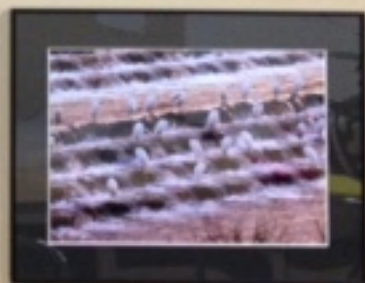

THE REED  
IN THE STREAM  
BY JANE BROWN  
1950

THE DAMSEL  
ON THE LEAF  
BY JANE BROWN  
1950

THE BERRY  
A single red berry on a branch of blueberries.  
© 2010 [unreadable]

SEED  
A textured sphere on a dark branch.  
© 2010 [unreadable]

ABSTRACT  
An abstract painting with red and orange tones.  
© 2010 [unreadable]

00000  
00000

0000  
0000

0000  
0000

0000  
0000

0000  
0000

0000  
0000

水falls  
Waterfalls  
2012.10.10

砂浜  
Sandy beach  
2012.10.10

桜  
Cherry blossoms  
2012.10.10

星空  
Starry sky  
2012.10.10

鳥  
Bird  
2012.10.10

鳥  
Bird  
2012.10.10

模様  
Pattern  
2012.10.10

蝶  
Butterfly  
2012.10.10

CHERRY BLOSSOM