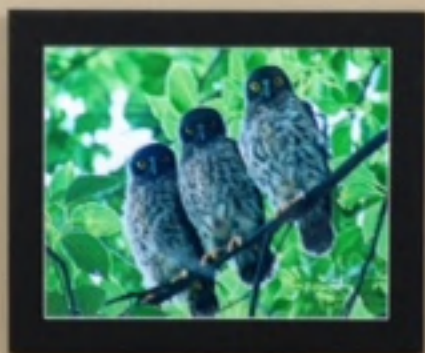

THE REED  
IN THE STREAM  
BY JANE BROWN  
1950

THE DAMSEL  
ON THE LEAF  
BY JANE BROWN  
1950

THE BERRY  
A single red berry on a branch of blueberries.  
© 2010 [unreadable]

SEED  
A textured sphere on a dark branch.  
© 2010 [unreadable]

砂浜  
Sandy beach  
2012.10.10

桜  
Cherry blossoms  
2012.10.10

星空  
Starry sky  
2012.10.10

鳥  
Bird  
2012.10.10

鳥  
Bird  
2012.10.10

模様  
Pattern  
2012.10.10

蝶  
Butterfly  
2012.10.10

CHERRY BLOSSOM

SUNSET

LOVE

DOVE  
SYMBOL OF PEACE  
AND HOPE  
MADE IN THE USA

BLUE JAYS  
MADE IN THE USA

BIRDS  
MADE IN THE USA

photo by Harry Fujino

実光のゴール

| 2015 | 2   | FEB | 4   | 5   | 6   | 7   |
|------|-----|-----|-----|-----|-----|-----|
| SUN  | MON | TUE | WED | THU | FRI | SAT |
| 1    | 2   | 3   | 4   | 5   | 6   | 7   |
| 8    | 9   | 10  | 11  | 12  | 13  | 14  |
| 15   | 16  | 17  | 18  | 19  | 20  | 21  |
| 22   | 23  | 24  | 25  | 26  | 27  | 28  |
| 1    | 2   | 3   | 4   | 5   | 6   | 7   |
| 29   | 30  | 31  | 1   | 2   | 3   | 4   |